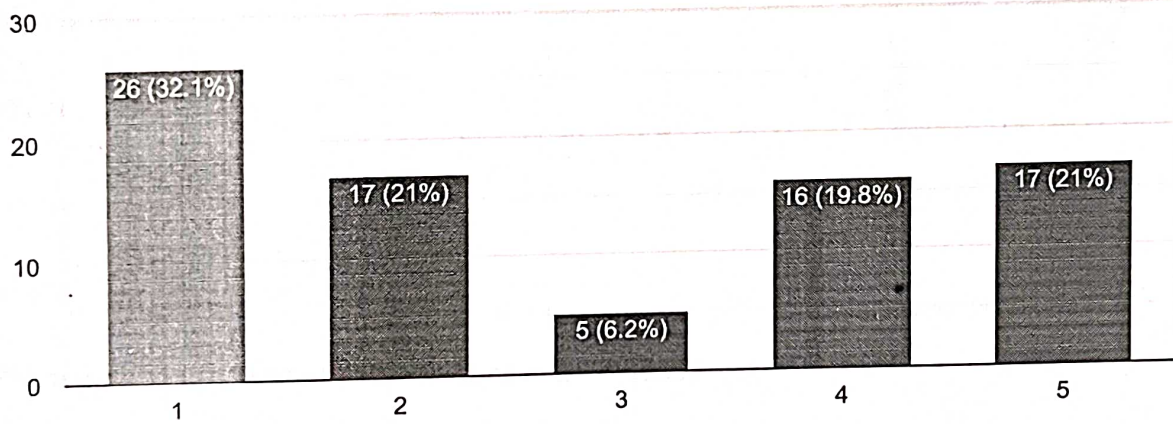

Moments spent with our non-teaching staff

Copy

81 responses