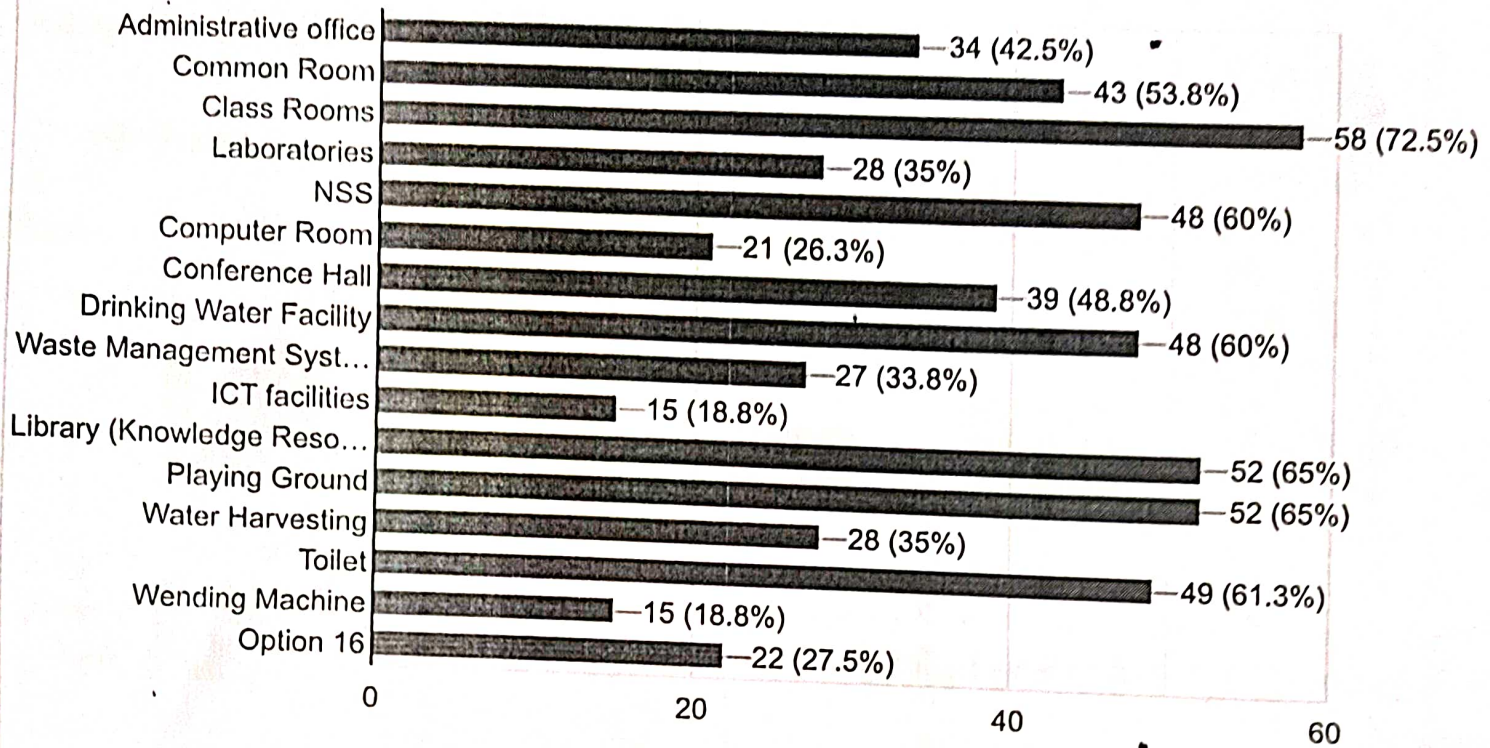

Facilities available in our Institute

80 responses

Principal
Shriram Kala Mahila
Mahavidyalaya
DHAMANGAON RLY