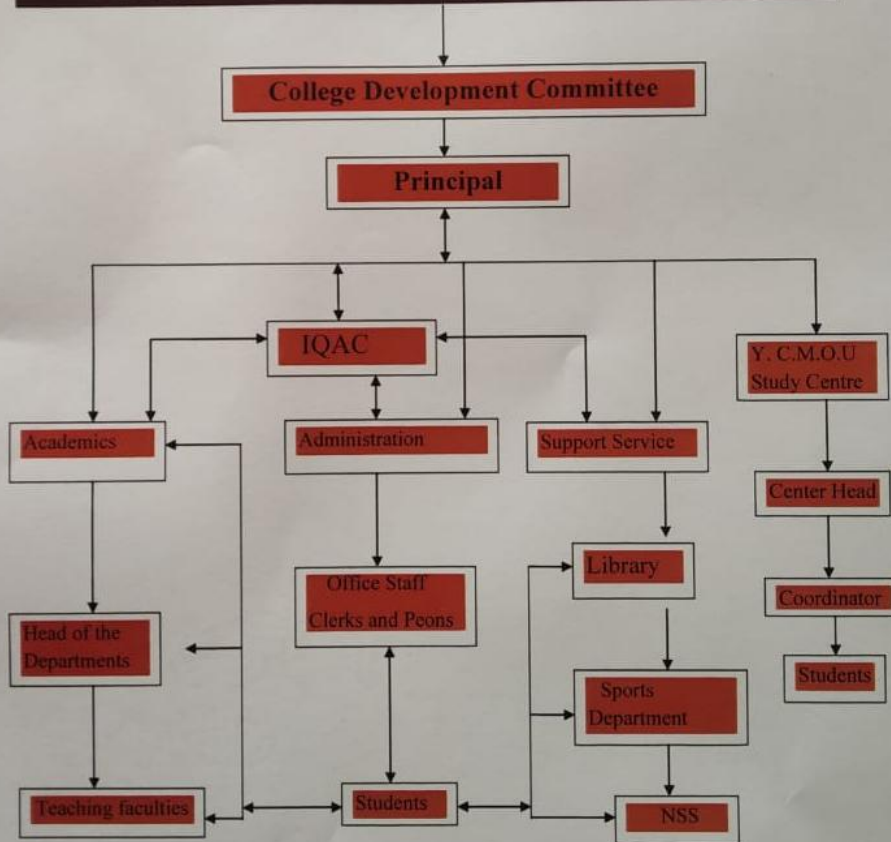

# Organogram of the Institution

## Shriram Education Society Dhamangaon(Rly)

*[Signature]*  
Principal  
Shriram Kala Mahila  
Mahavidyalaya  
DHAMANGAON RLY